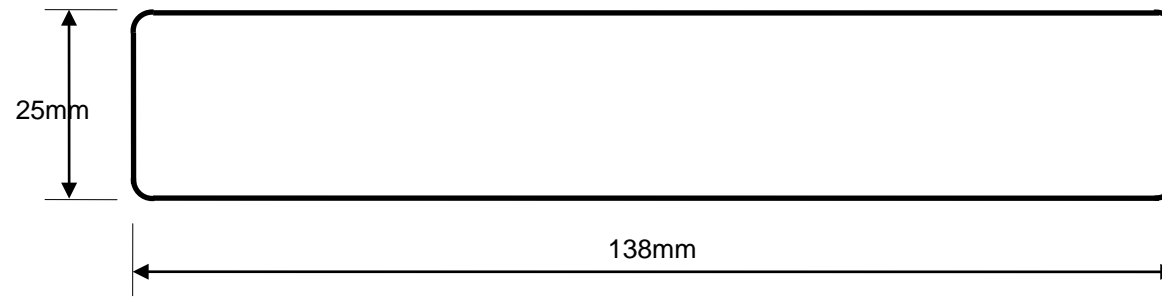

Grooved plank

Solid plank

138x25 XLM

PROFILE DATA SHEET