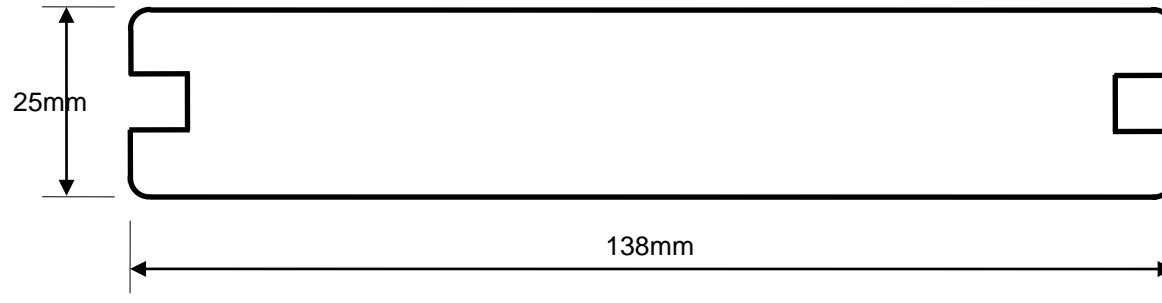

Grooved plank

Solid plank

138x25 XLM

PROFILE DATA SHEET