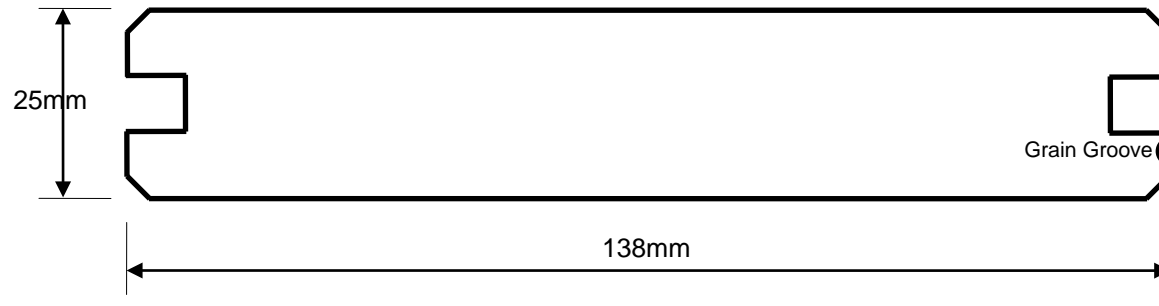

Grooved plank

Solid plank

138x25 Earthwood

PROFILE DATA SHEET